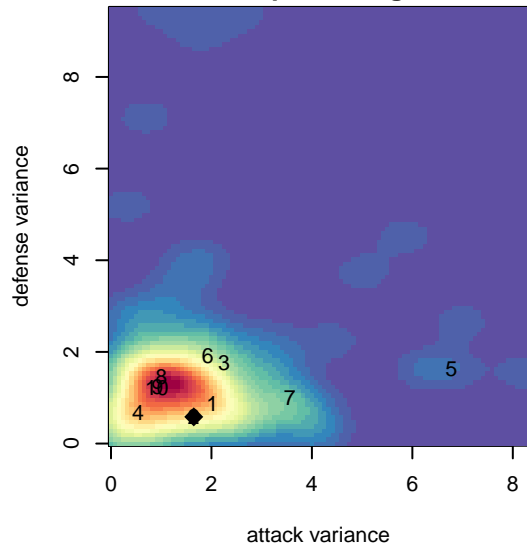

Eastside FC Reign 2 G99

Eastside FC
 Preston, WA
 G99 total strength=2013
 attack=72.72 defense=61.61
 fall league = RCL G99 Div 1

alt names used:
 EASTSIDE FC EFC G99 ACADEMY 2 (WA)
 EASTSIDE FC EFC G99 ACADEMY II (WA)
 Eastside FC G99 Reign A2 (WA)
 G99 Eastside Reign A2
 G99 Eastside Reign A2

Venues played:
 2017 Nike Crossfire Challenge Super Group U'
 2017 Timbers Winter Showcase 1999 FWRL U
 2017 RCL G99 Div 1
 2017 FWRL NW G99
 2017 WYS Championship G99 20

Eastside FC Reign 2 G99
 Dots are actual minus expected GF (blue circles) and GA (red triangles).
 Blue line is smoothed change in attack strength. Red is smoothed change in defense strength.

**attack and defense variance (black dot)
relative to other teams
and top 10 in region**

**attack and defense rating
relative to others at age
and all opponents in last 13 months**

Performance relative to 13 month average