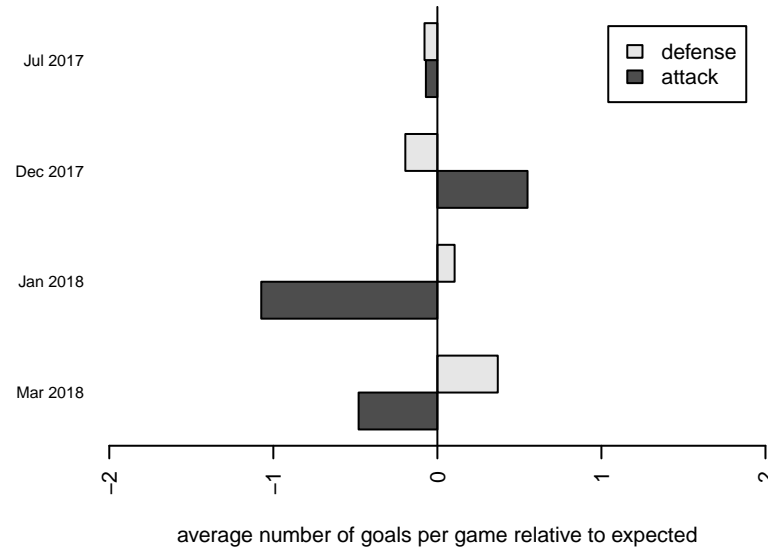

Performance relative to 13 month average