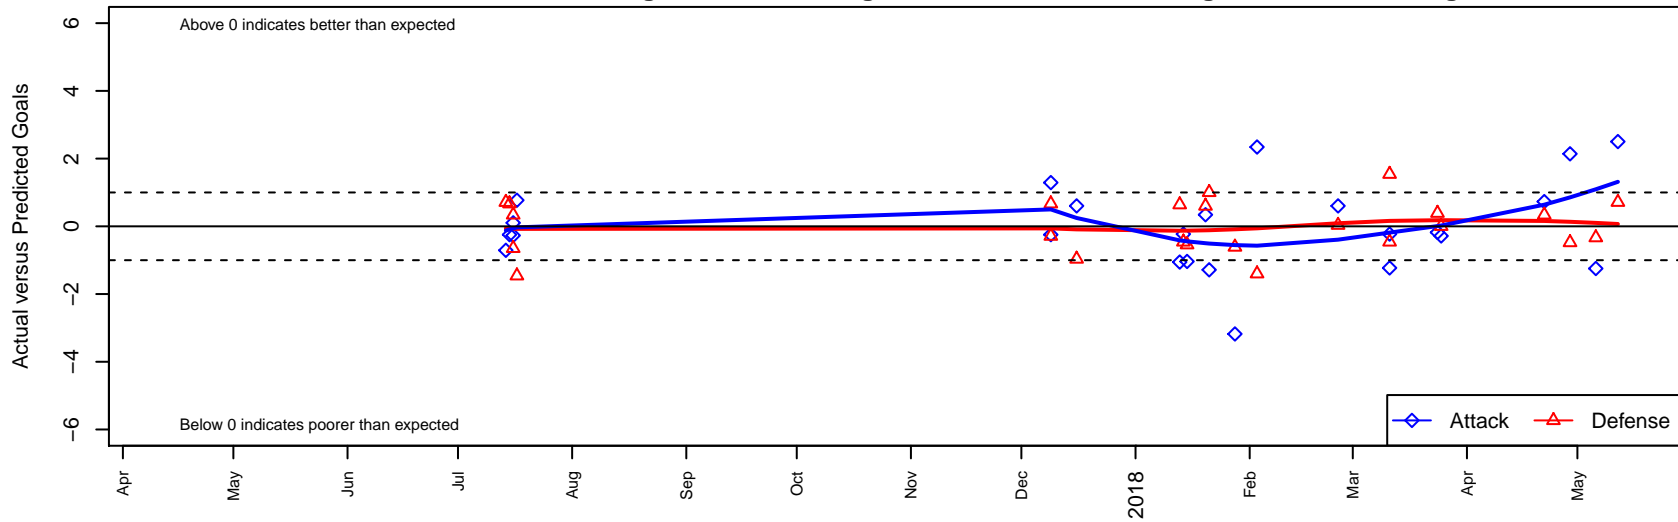

Eastside FC Reign 2 G99

Eastside FC
 Preston, WA
 G99 total strength=2013
 attack=72.72 defense=61.61
 fall league = RCL G99 Div 1

alt names used:
 EASTSIDE FC EFC G99 ACADEMY 2 (WA)
 EASTSIDE FC EFC G99 ACADEMY II (WA)
 Eastside FC G99 Reign A2 (WA)
 G99 Eastside Reign A2
 G99 Eastside Reign A2

Venues played:
 2017 Nike Crossfire Challenge Super Group U'
 2017 Timbers Winter Showcase 1999 FWRL U
 2017 RCL G99 Div 1
 2017 FWRL NW G99
 2017 WYS Championship G99 20

Eastside FC Reign 2 G99
 Dots are actual minus expected GF (blue circles) and GA (red triangles).
 Blue line is smoothed change in attack strength. Red is smoothed change in defense strength.

**attack and defense variance (black dot)
relative to other teams
and top 10 in region**

**attack and defense rating
relative to others at age
and all opponents in last 13 months**

Performance relative to 13 month average