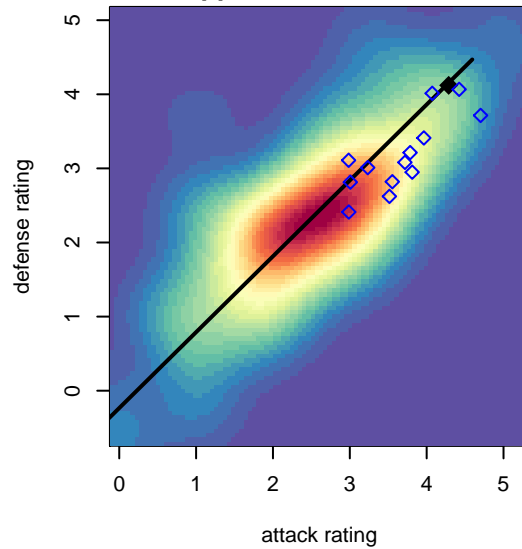

Eastside FC Reign 2 G99

Eastside FC
 Preston, WA
 G99 total strength=2013
 attack=72.72 defense=61.61
 fall league = RCL G99 Div 1

alt names used:
 EASTSIDE FC EFC G99 ACADEMY 2 (WA)
 EASTSIDE FC EFC G99 ACADEMY II (WA)
 Eastside FC G99 Reign A2 (WA)
 G99 Eastside Reign A2
 G99 Eastside Reign A2

Venues played:
 2017 Nike Crossfire Challenge Super Group U'
 2017 Timbers Winter Showcase 1999 FWRL U
 2017 RCL G99 Div 1
 2017 FWRL NW G99
 2017 WYS Championship G99 20

Eastside FC Reign 2 G99
 Dots are actual minus expected GF (blue circles) and GA (red triangles).
 Blue line is smoothed change in attack strength. Red is smoothed change in defense strength.

**attack and defense variance (black dot)
relative to other teams
and top 10 in region**

**attack and defense rating
relative to others at age
and all opponents in last 13 months**

Performance relative to 13 month average