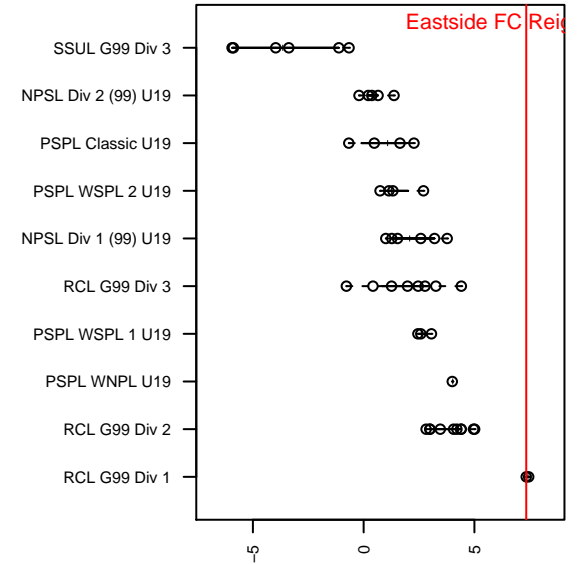

Eastside FC Reign 2 G99

Eastside FC
 Preston, WA
 G99 total strength=2013
 attack=72.72 defense=61.61
 fall league = RCL G99 Div 1

alt names used:
 EASTSIDE FC EFC G99 ACADEMY 2 (WA)
 EASTSIDE FC EFC G99 ACADEMY II (WA)
 Eastside FC G99 Reign A2 (WA)
 G99 Eastside Reign A2
 G99 Eastside Reign A2

Venues played:
 2017 Nike Crossfire Challenge Super Group U'
 2017 Timbers Winter Showcase 1999 FWRL U
 2017 RCL G99 Div 1
 2017 FWRL NW G99
 2017 WYS Championship G99 20

Eastside FC Reign 2 G99
 Dots are actual minus expected GF (blue circles) and GA (red triangles).
 Blue line is smoothed change in attack strength. Red is smoothed change in defense strength.

**attack and defense variance (black dot)
relative to other teams
and top 10 in region**

**attack and defense rating
relative to others at age
and all opponents in last 13 months**

Performance relative to 13 month average